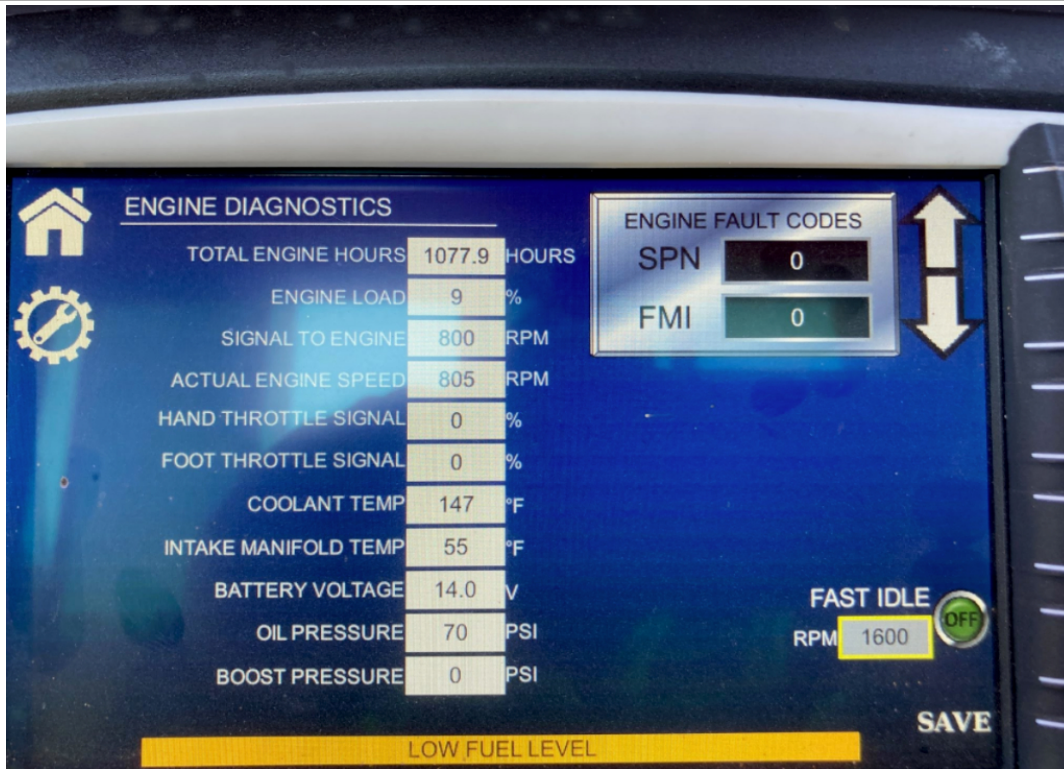

Serial Number 31515061 / 12-03-2020

Aspen Field Services

Hours 1077 / 12-08-2020